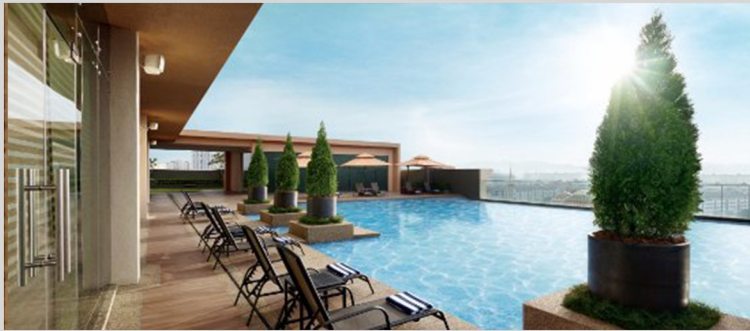

****Terms & conditions apply. Offer only applicable for "FIT & New Bookings".
Non-combinable with any other offers.**

1 June 2017

**SUNWAY CLIO HOTEL
PROMOTION RATES 2017**

**SUNWAY®
HOTELS & RESORTS**

SUNWAY CLIO HOTEL

CHOOSE TO STAY IN OUR BRAND NEW SUNWAY CLIO HOTEL. THE HOTEL IS CONVENIENTLY CONNECTED TO THE WEST PRECINCT OF THE ICONIC SUNWAY PYRAMID SHOPPING MALL, PROVIDING GUESTS WITH DIRECT ACCESS TO OVER 900 RETAIL STORES, 160 FOOD AND BEVERAGE OUTLETS, EXTENSIVE BUSINESS AND LEISURE FACILITIES WITHIN SUNWAY CITY AND MUCH MORE. THE 27-STORY HOTEL FEATURES 401 ROOMS WITH A CHOICE OF TWO (2) ROOM TYPES THAT RANGE FROM THE 29 SQUARE METRE (312 SQUARE FEET) DELUXE PLUS ROOMS TO THE 32 SQUARE METRE (344 SQUARE FEET) DELUXE PLUS EXECUTIVE ROOMS; WITH OPTIONS OF HAVING UNIMPEDED VIEWS OF SUNWAY LAGOON THEME PARK OR THE CITY'S SKYLINE. GUESTROOMS REFLECT FRESH DETAILS AND TEXTURES WITH A CONTEMPORARY FUNCTIONAL DESIGN CONCEPT, ADOPTING TRAVELLER'S INSIGHTS AND FEEDBACK FOR A COMFORTABLE AND FUSS-FREE STAY, WHETHER AS INDIVIDUALS, FAMILIES, OR GROUPS.