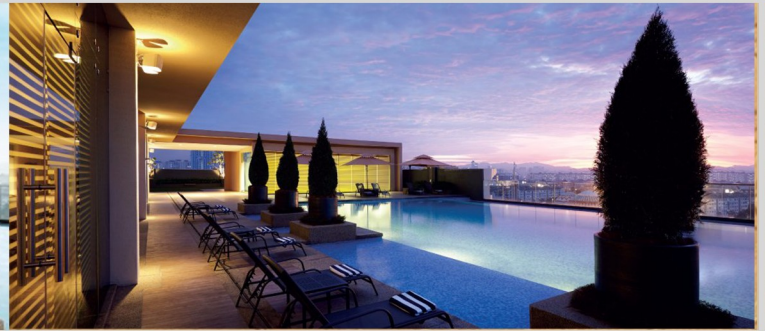

CHOOSE TO STAY IN OUR BRAND NEW SUNWAY CLIO HOTEL. THE HOTEL IS CONVENIENTLY CONNECTED TO THE WEST PRECINCT OF THE ICONIC SUNWAY PYRAMID SHOPPING MALL, PROVIDING GUESTS WITH DIRECT ACCESS TO OVER 900 RETAIL STORES, 160 FOOD AND BEVERAGE OUTLETS, EXTENSIVE BUSINESS AND LEISURE FACILITIES WITHIN SUNWAY CITY AND MUCH MORE. THE 27-STORY HOTEL FEATURES 401 ROOMS WITH A CHOICE OF TWO (2) ROOM TYPES THAT RANGE FROM THE 29 SQUARE METRE (312 SQUARE FEET) DELUXE PLUS ROOMS TO THE 32 SQUARE METRE (344 SQUARE FEET) DELUXE PLUS EXECUTIVE ROOMS; WITH OPTIONS OF HAVING UNIMPEDED VIEWS OF SUNWAY LAGOON THEME PARK OR THE CITY'S SKYLINE. GUESTROOMS REFLECT FRESH DETAILS AND TEXTURES WITH A CONTEMPORARY FUNCTIONAL DESIGN CONCEPT, ADOPTING TRAVELLER'S INSIGHTS AND FEEDBACK FOR A COMFORTABLE AND FUSS-FREE STAY, WHETHER AS INDIVIDUALS, FAMILIES, OR GROUPS.